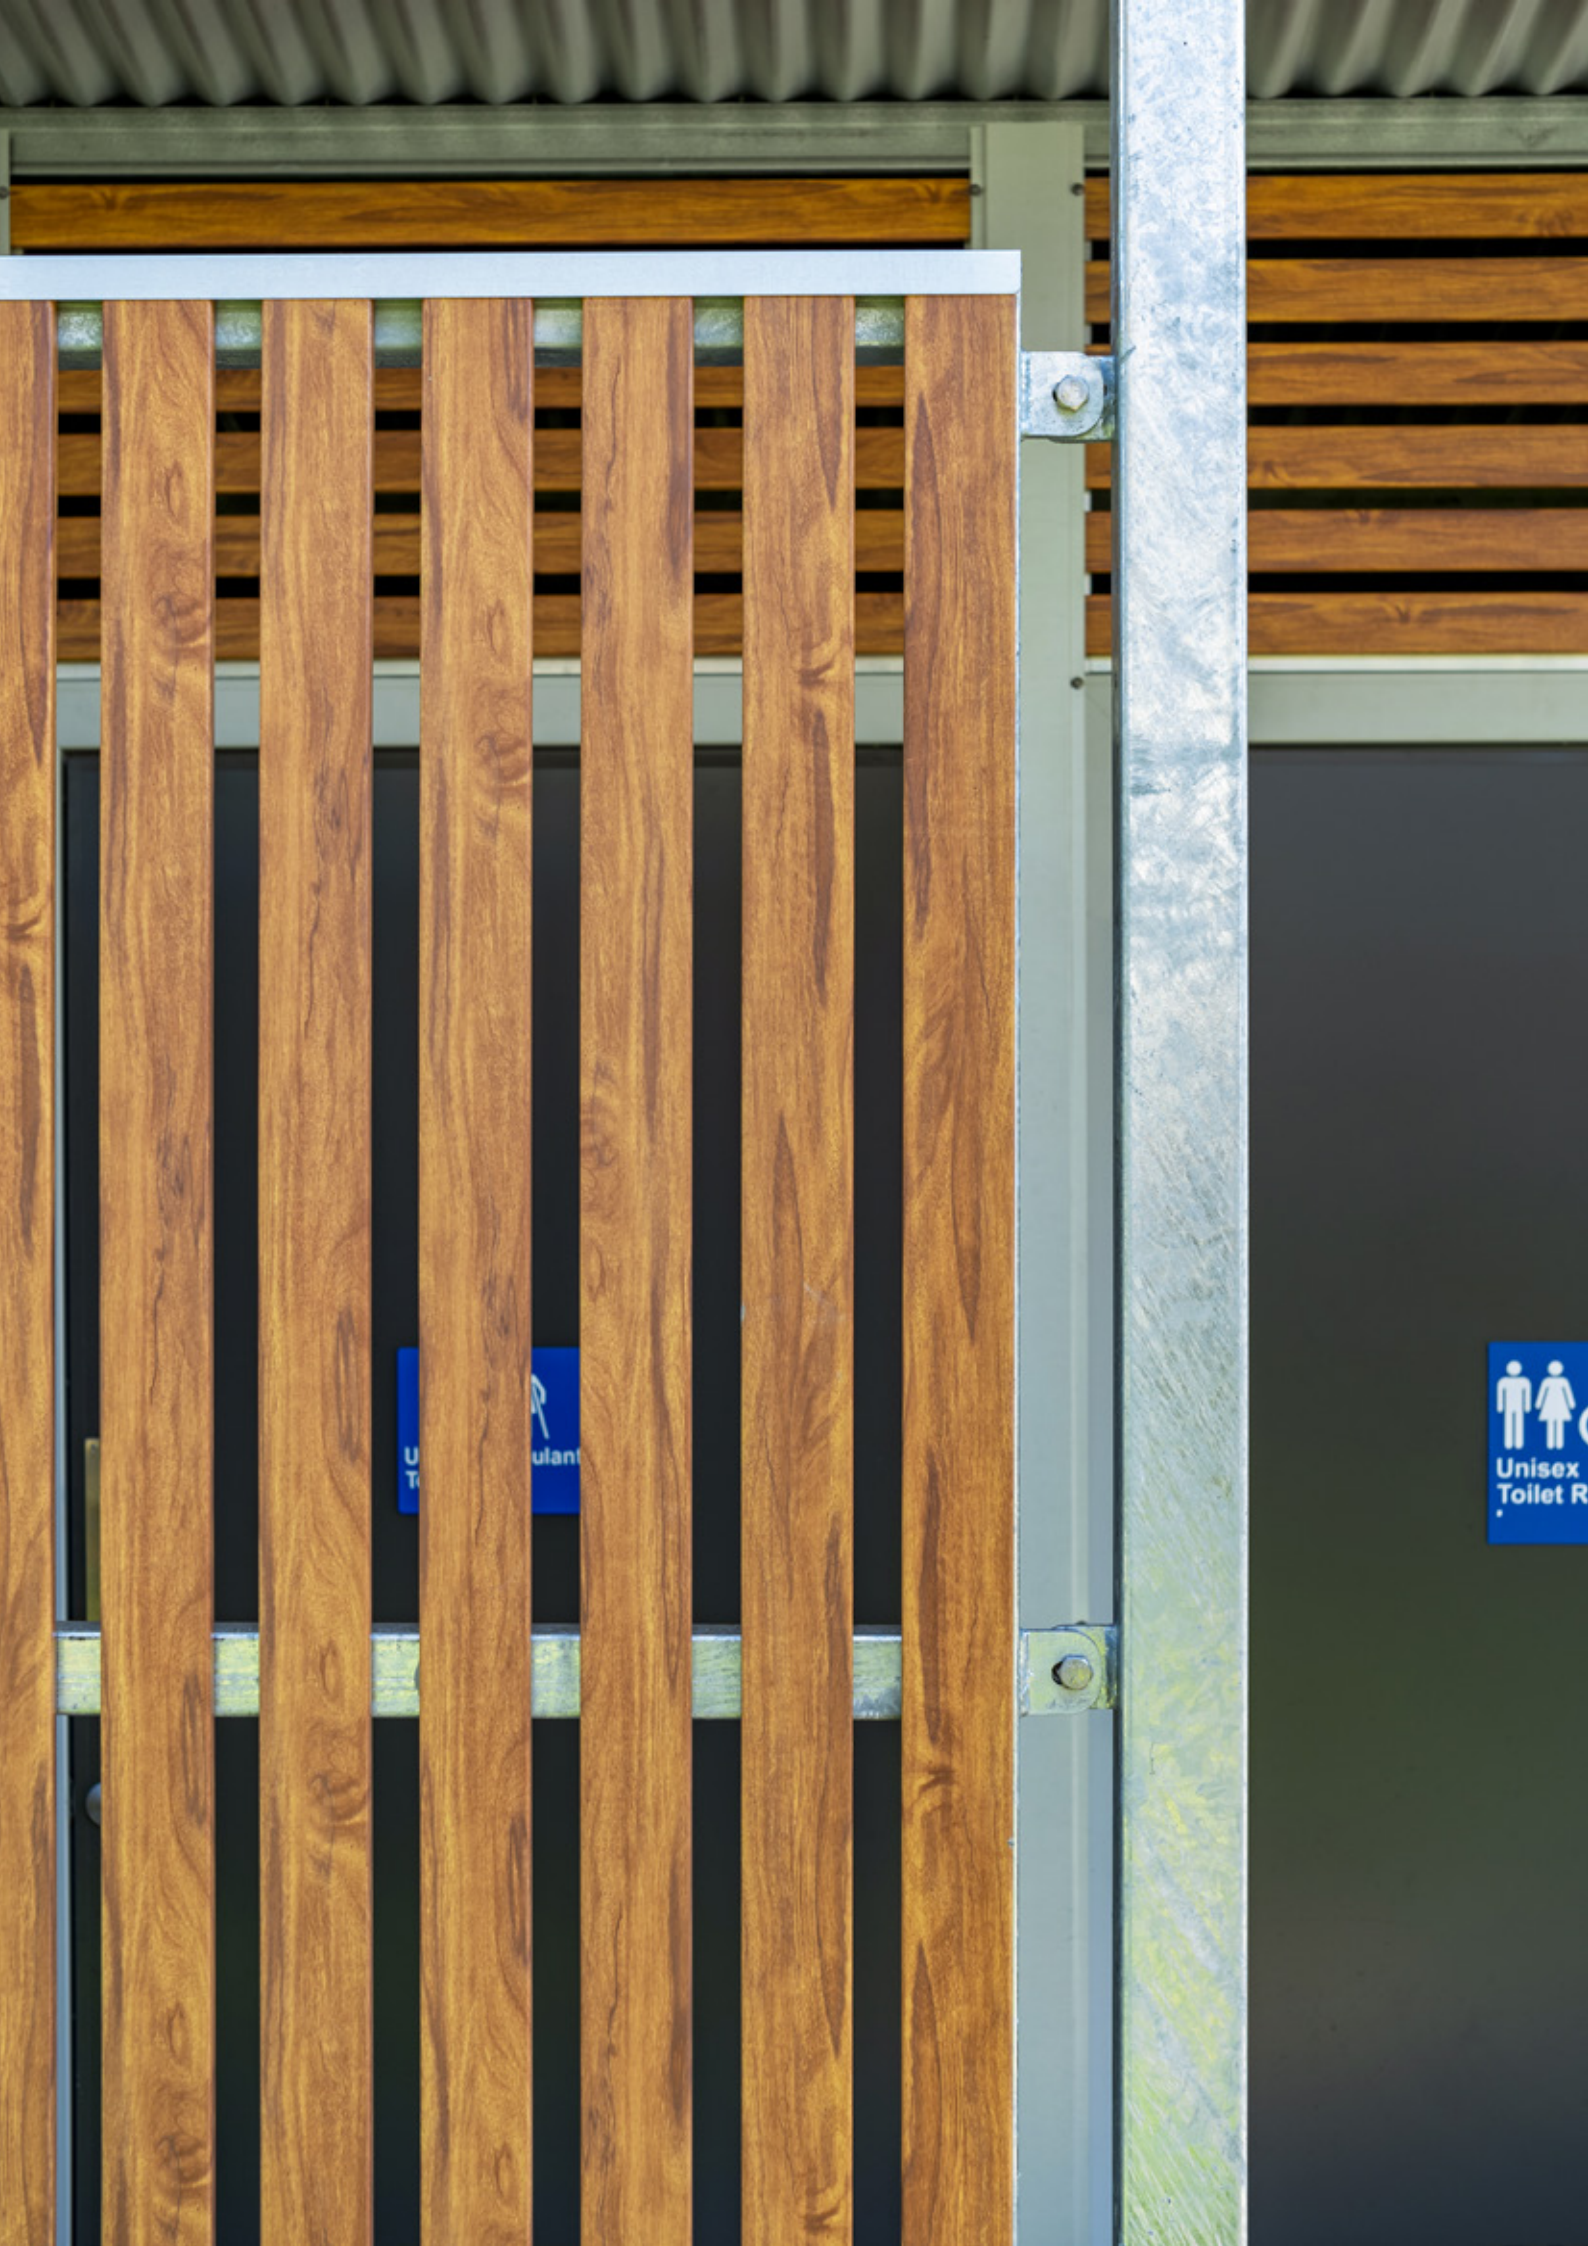

Unisex Toilet R

Unisex Toilet R

Colour Selection Matrix

#	Element	Materials	Standard Colours	Premium Colours
1	Roof	Colorbond Steel	Colorbond	Colorbond Ultra
2	Roof Trim	Colorbond Steel	Colorbond	Colorbond Ultra
3	Wall - External	Colorbond Steel	Colorbond	Colorbond Ultra
		Extruded Alum. Cladding		Wood-look
		Modwood		Modwood
		Aluminium Composite Panel		Aluminium Composite
4	Wall Trim - External	Colorbond Steel	Colorbond	Colorbond Ultra
5	Wall - Internal	Mini-orb	Zincalum, Surfmist	Zincalum, Surfmist
6	Door	Colorbond Steel	Colorbond	Colorbond Ultra
7	Door Frame	Aluminium	Pastel, Vivid, Natural, Colorbond	Colorbond Ultra
8	Ventilation Louvre	Aluminium	Pastel, Vivid, Natural, Colorbond	Colorbond Ultra
9	Steelwork (Roof, V Columns)	Steel, hot dip galvanized	Pastel, Vivid, Natural, Colorbond	
10	External Screen (if included)	Aluminium or Steel	Pastel, Vivid, Natural, Colorbond